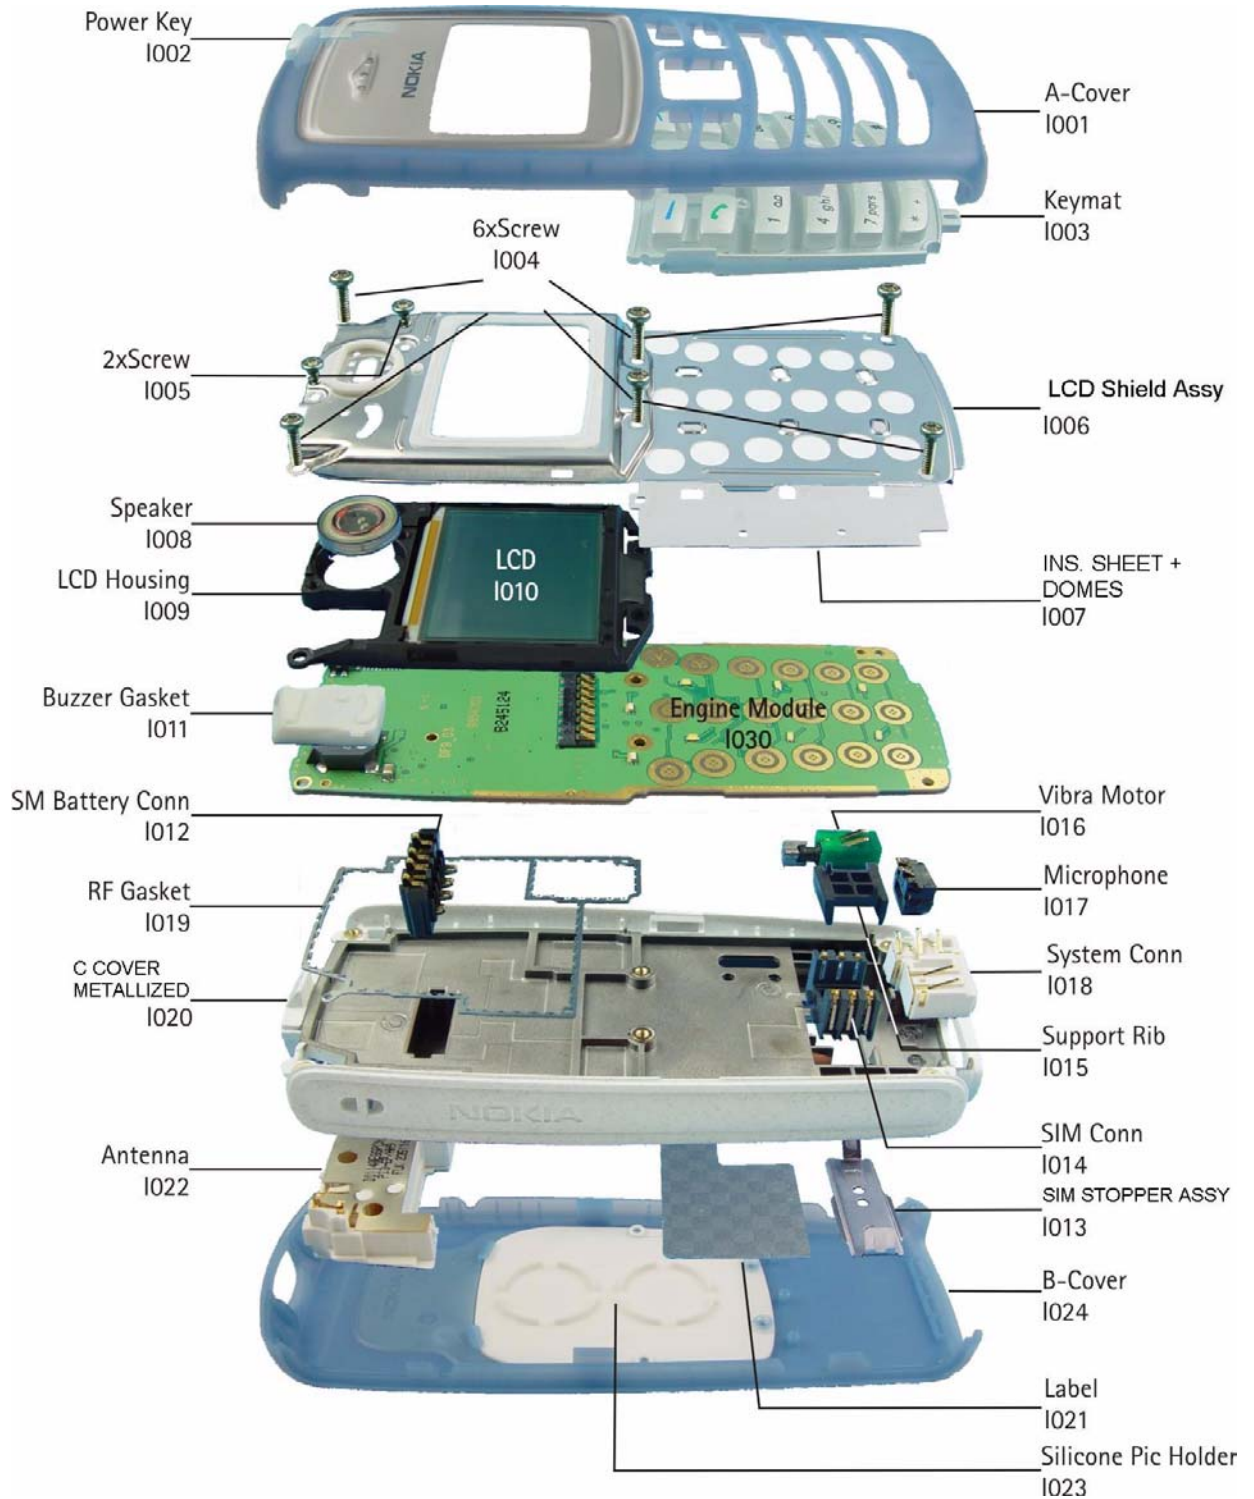

CCS Technical Documentation NAM-2 Series Transceivers

Product Variants

[This page intentionally left blank]

Table of Contents

	Page No
Transceiver NAM-2	4
Modules	4
Exploded View of Transceiver NAM-2	5
Assembly Parts of NAM-2	6
Variant parts	7

Transceiver NAM-2

The NAM-2 is a dual band transceiver unit designed for the GSM900 (including EGSM) and GSM1800 networks. It is both GSM900 phase 2 power class 4 transceiver (2W) and GSM1800 power class 1 (1W) transceiver.

NOTE: The Service Manual is intended for use by qualified service personnel only.

Modules

NAM-2 Basic Transceiver	0507978
system module DF9	0201910
mechanics MNAM2	0262928

Exploded View of Transceiver NAM-2

Assembly Parts of NAM-2

n.a.= not available as spare part

Item/_circuit Ref.	Qty	Part No	Part Name
	1	9458897	A-cover Assy (I001-i002)
I001	1	n.a.	A-cover Sub Assy
I002	1	n.a.	Power Key
I003	1	9790858	Keymat
I004	6	6190049	SCREW M1.6*5.3
	1	4850279	LCD MODULE ASSY (I005-I011)
I005	2	6290103	SCREW 1.6*3.2MM
I006	1	n.a.	LCD SHIELD ASSY
I007	1	n.a.	INS. SHEET + DOMES
I008	1	5140067	SPEAKER+SPRING 103+-3DB 32R D13.2
I009	1	n.a.	LCD HOUSING
I010	1	n.a.	LCD
I011	1	9470398	BUZZER GASKET
I012	1	5409093	SM BATTERY CONN 4POL SPR. 12V 2A
I013	1	9517303	SIM STOPPER ASSY
I014	1	5409155	SM SIM CONN 2X3POL P2.54 H=8.25
I015	1	9660147	TWIN RIB
I016	1	6800041	VIB.MOTOR ASSY 1.3 VDC 11000 RPM
I017	1	5140175	MIC+HOLDER+SPRINGS 46+-3DB 2K2 D6
I018	1	5460103	SYST. CONN DC JACK+HS/HF SPR.90DEG
	1	9491265	C-COVER ASSY (I019-I020)
I019	1	n.a.	RF GASKET
I020	1	n.a.	C COVER METALLIZED
I021	1	9370681	LABEL 32X21.0